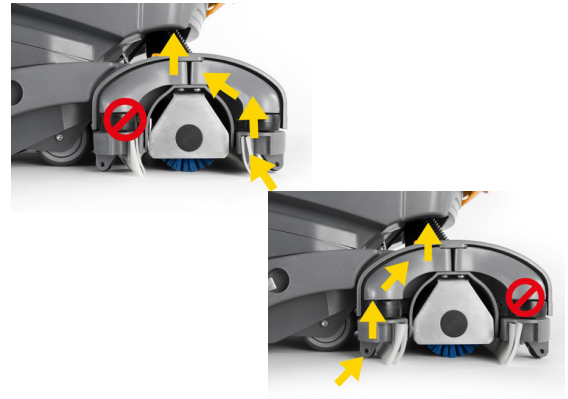

Set the handle at exactly the right height
and angle for you; find the sweet spot and
lock the lever for all-day cleaning comfort.

Works with you, not against you

ROLLY NRG

SCRUBS THE DEEPEST DIRT

Cylindrical brush deck
3 different Down Pressure options
Simple knob adjustment

Adjustable Down Pressure

DRIES AS WELL AS IT SCRUBS

Drive forward or backward with
the same fantastic drying results!
Perfectly dry floor in one pass

Patented Twin Squeegee System

DESIGNED BY CLEANERS

Start & Go machine - no training!
Easy-to-understand control panel
Simple parts & minimal maintenance